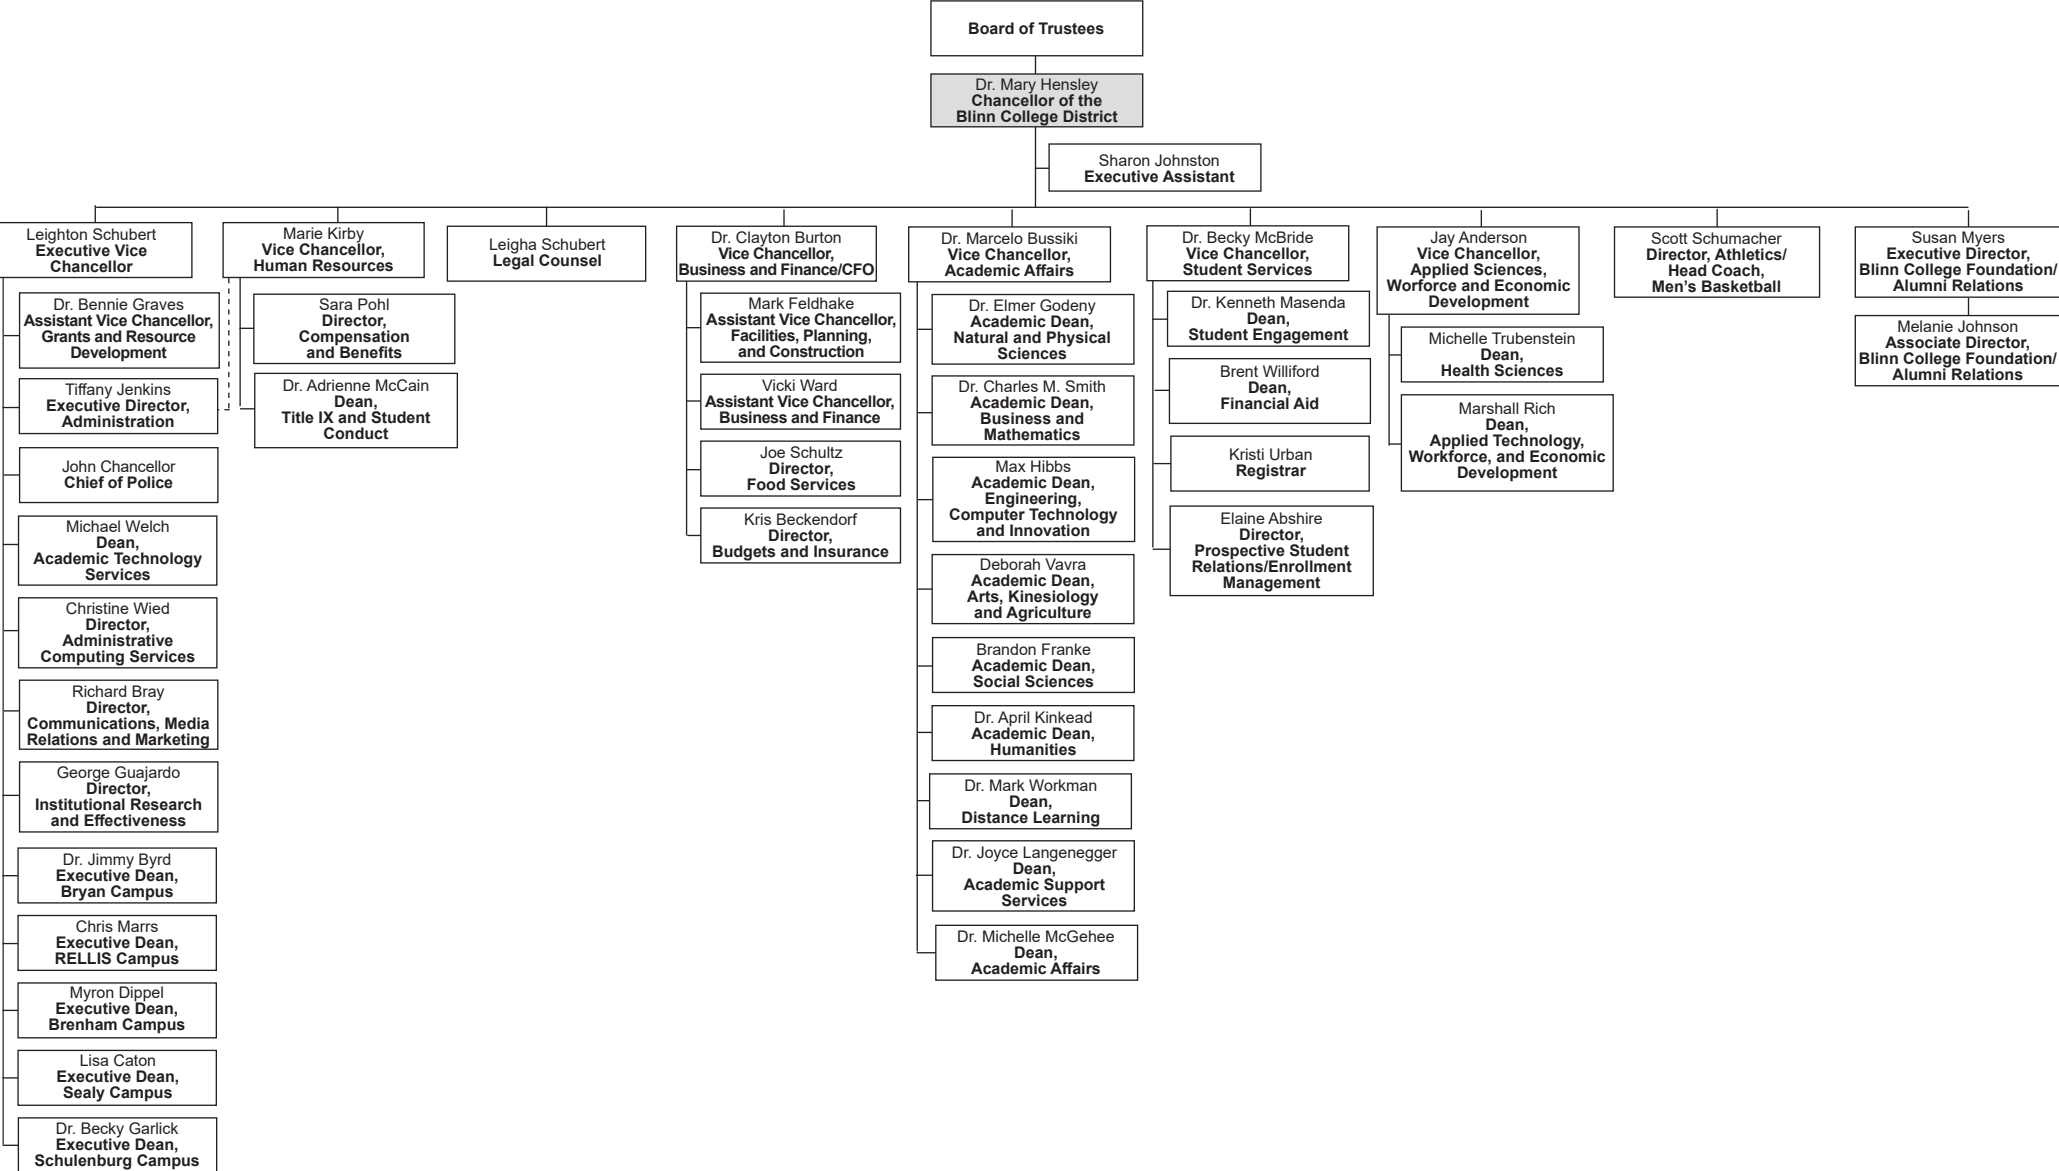

# BLINN COLLEGE ORGANIZATION BY PERSONNEL

Only names of full-time personnel are listed.  
Revised January 9, 2024 with the Chancellor's Approval

# BLINN COLLEGE ORGANIZATION BY PERSONNEL