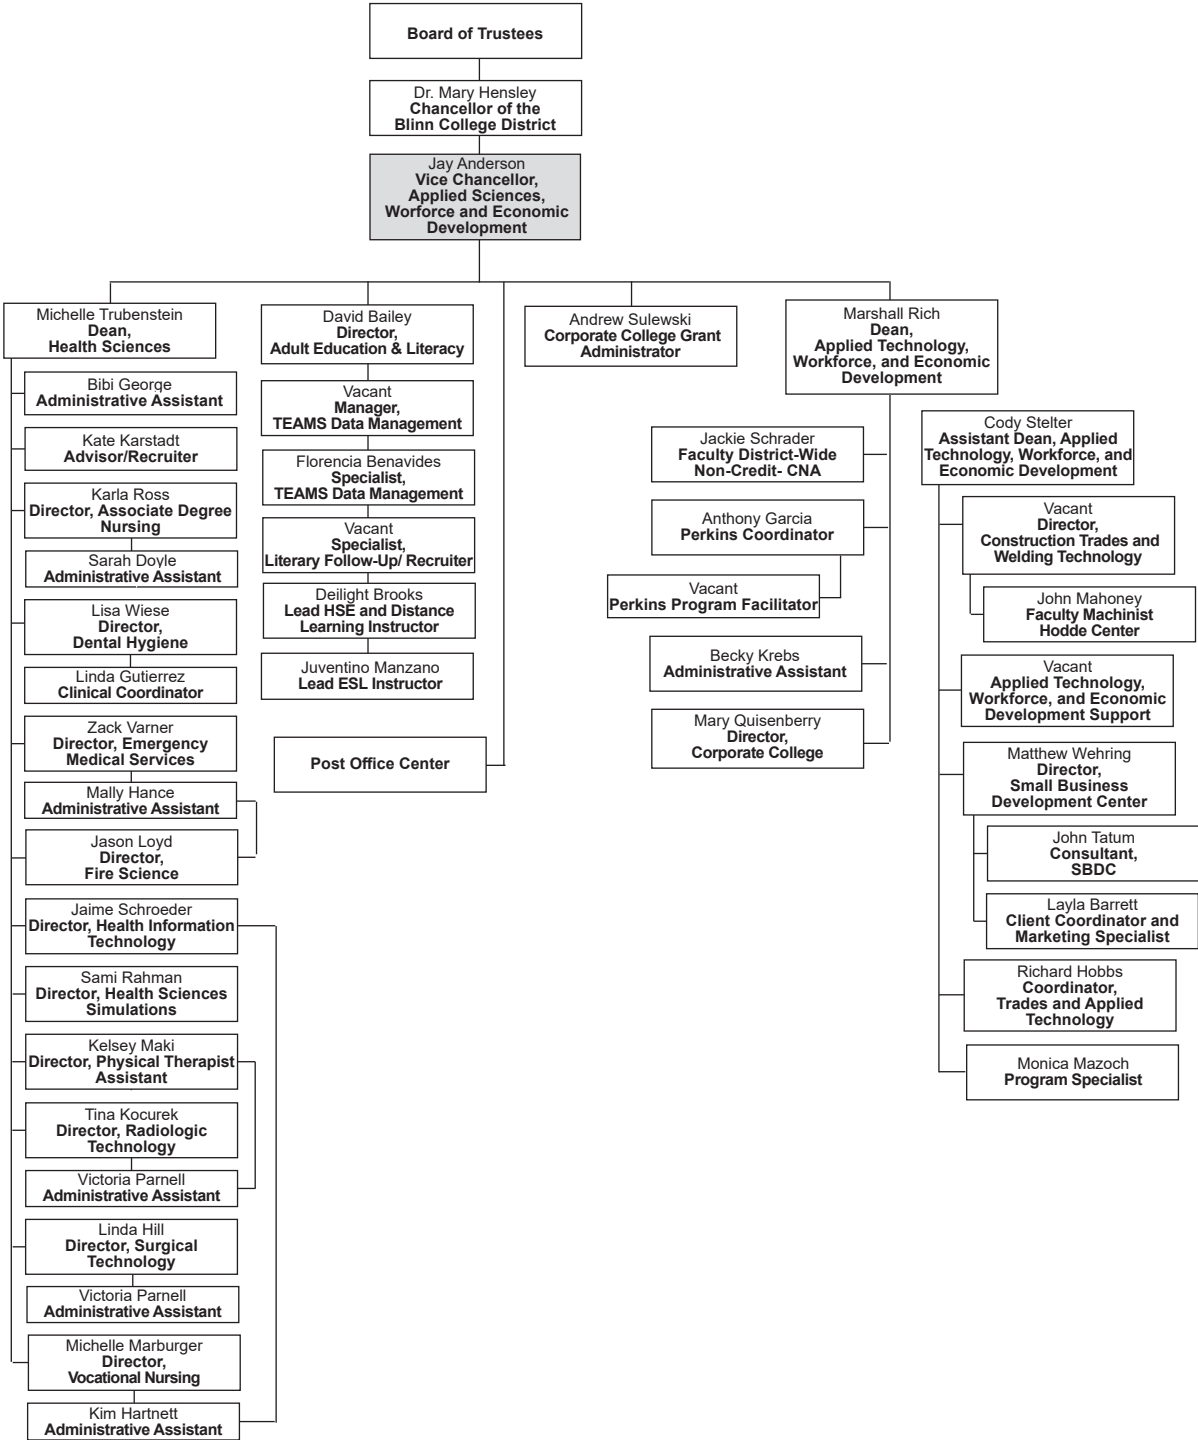

BLINN COLLEGE ORGANIZATION BY PERSONNEL

Only names of full-time personnel are listed.
Revised February 1, 2024 with the Chancellor's Approval