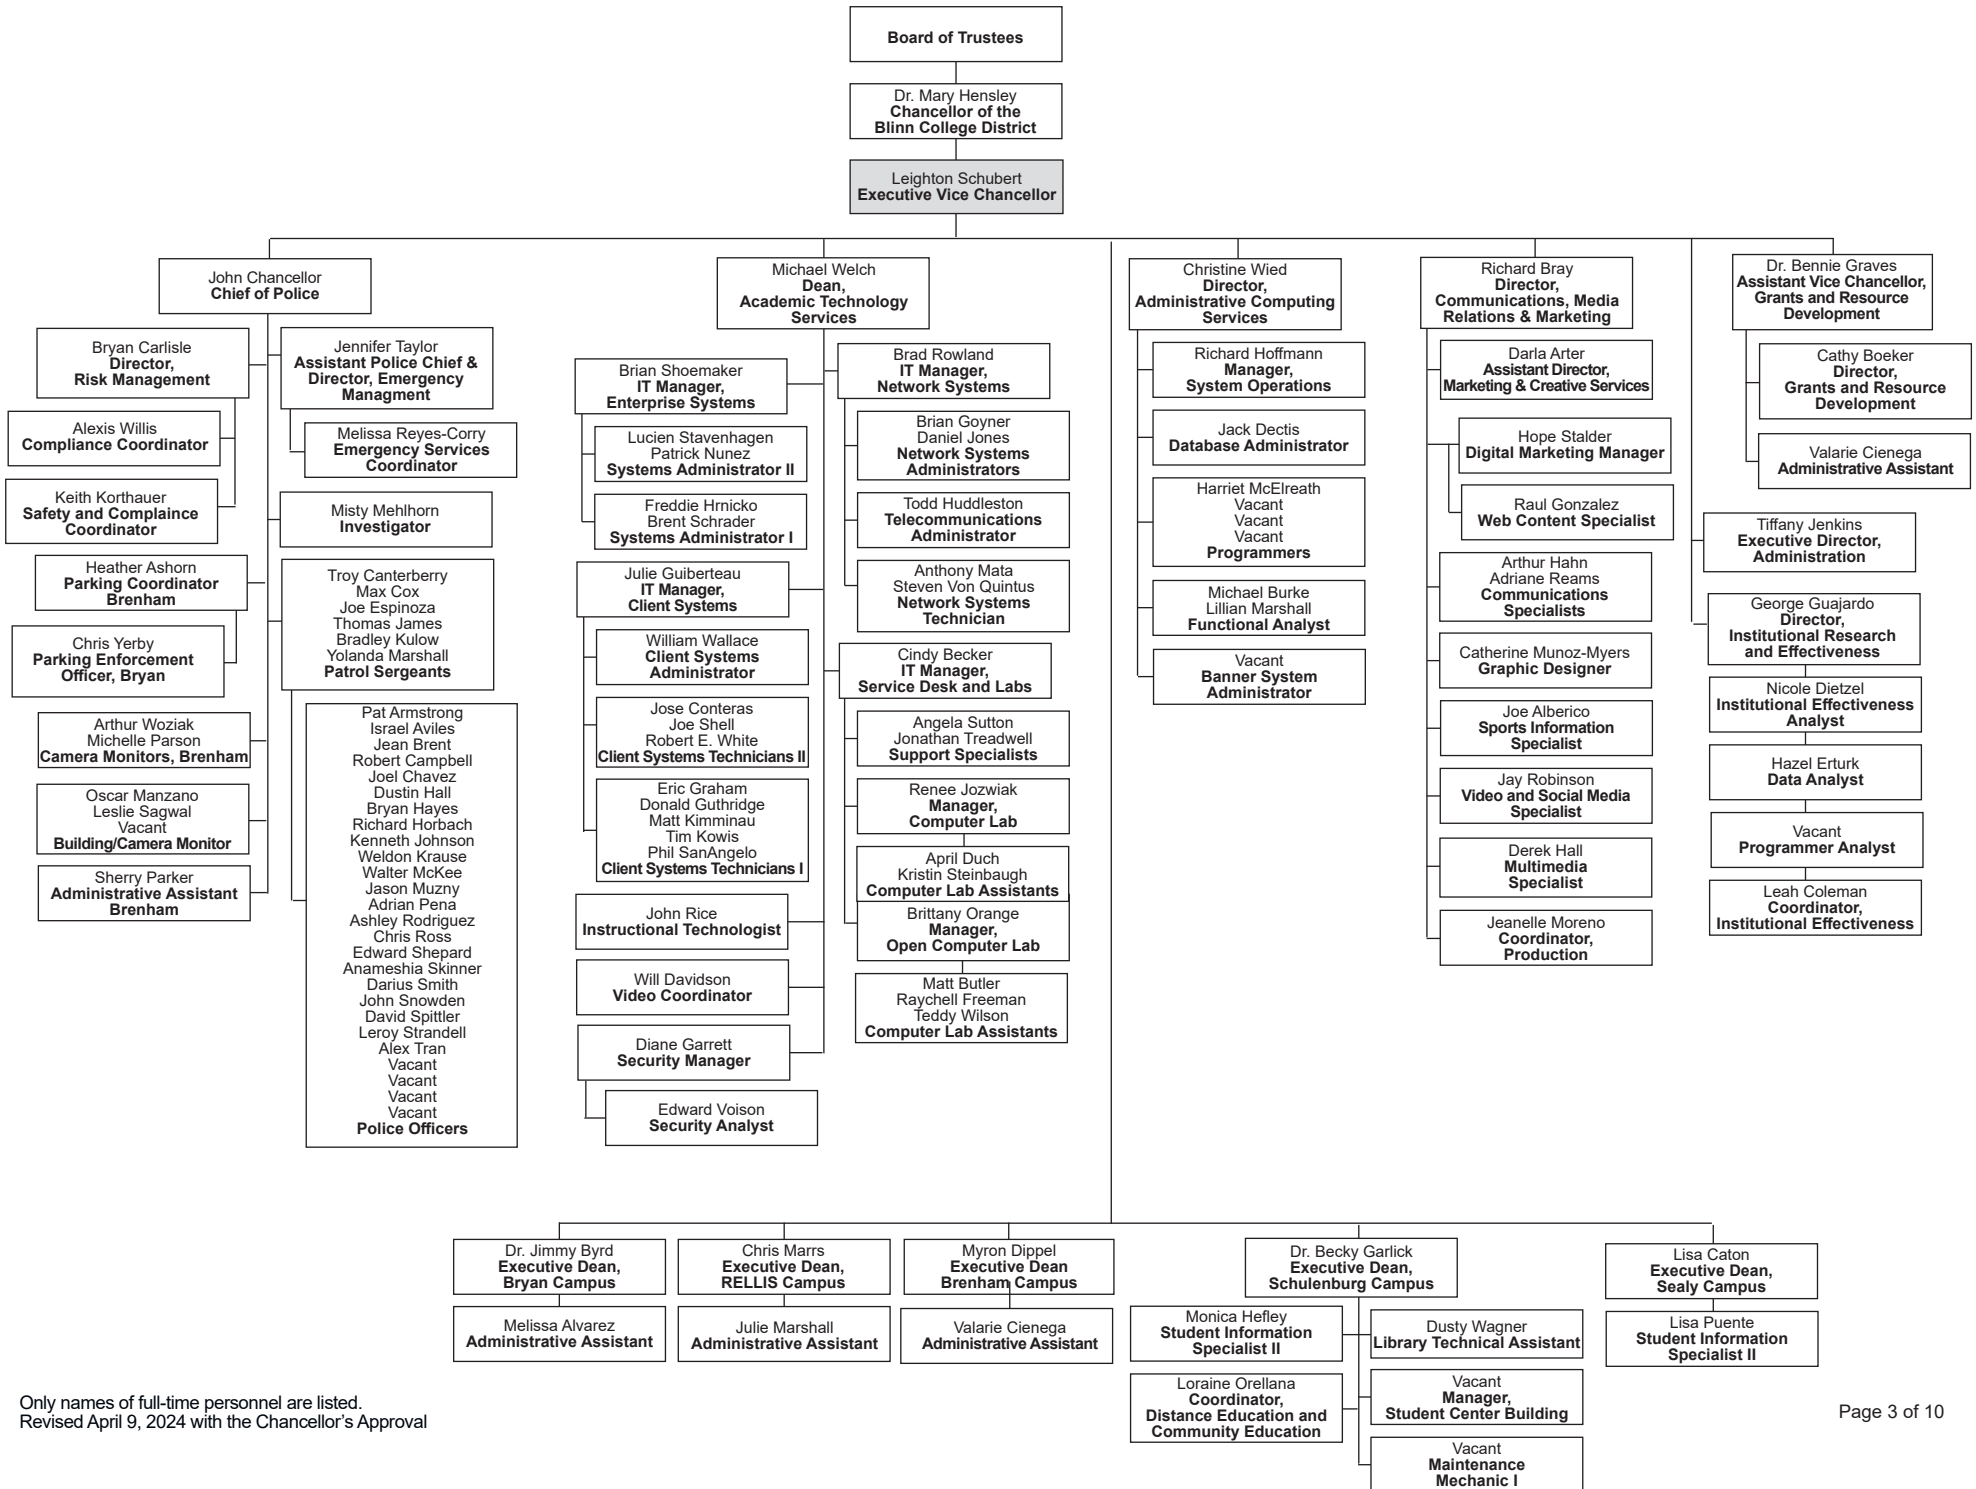

BLINN COLLEGE ORGANIZATION BY PERSONNEL

Only names of full-time personnel are listed.
Revised April 9, 2024 with the Chancellor's Approval