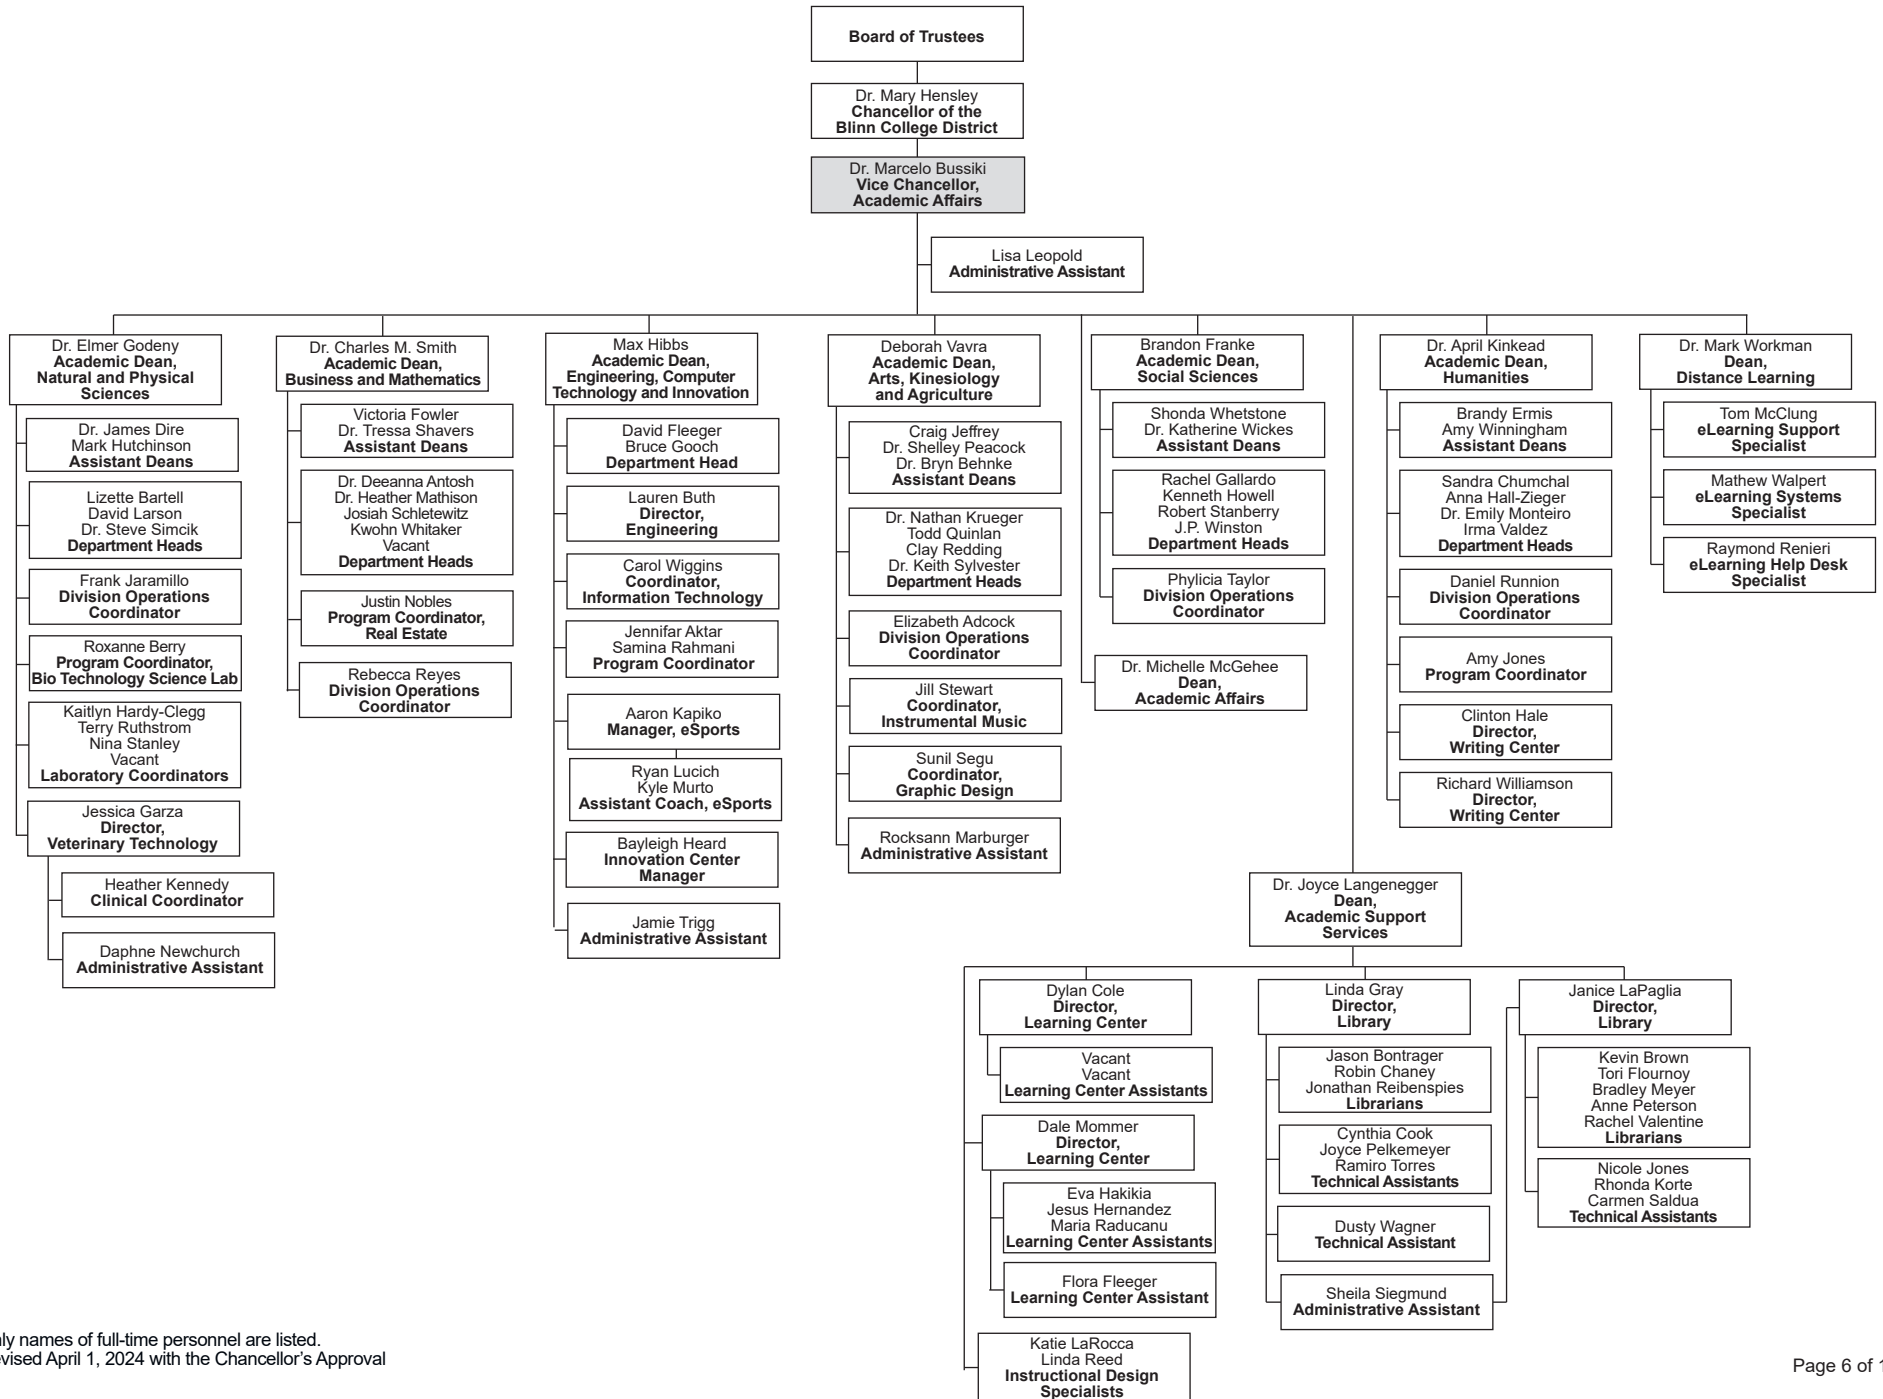

BLINN COLLEGE ORGANIZATION BY PERSONNEL

Only names of full-time personnel are listed.
Revised April 1, 2024 with the Chancellor's Approval