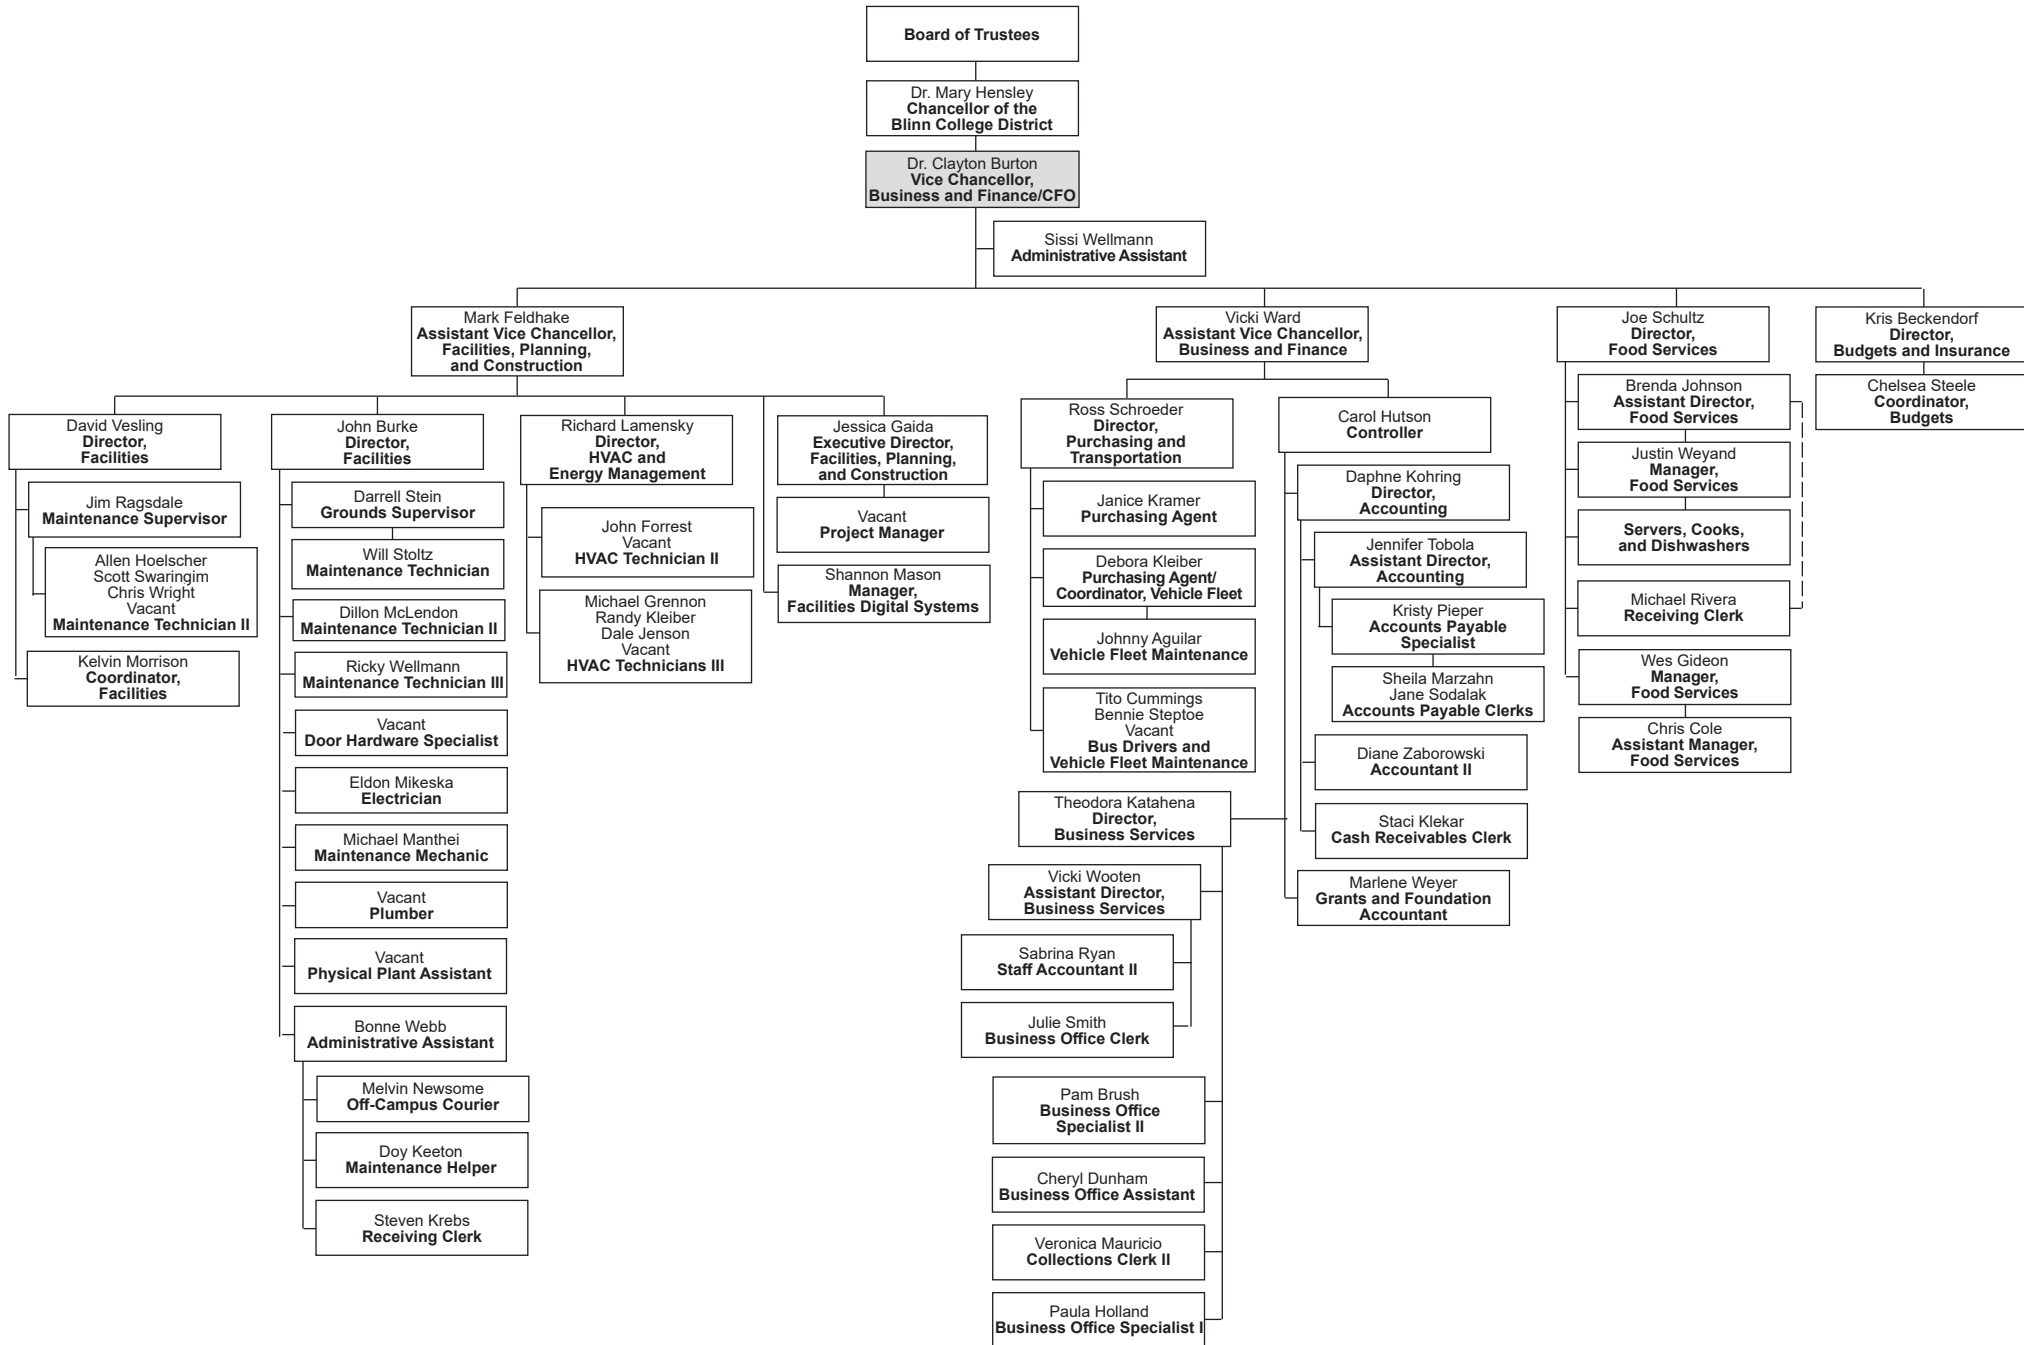

BLINN COLLEGE ORGANIZATION BY PERSONNEL

Only names of full-time personnel are listed.
Revised April 19, 2024 with the Chancellor's Approval