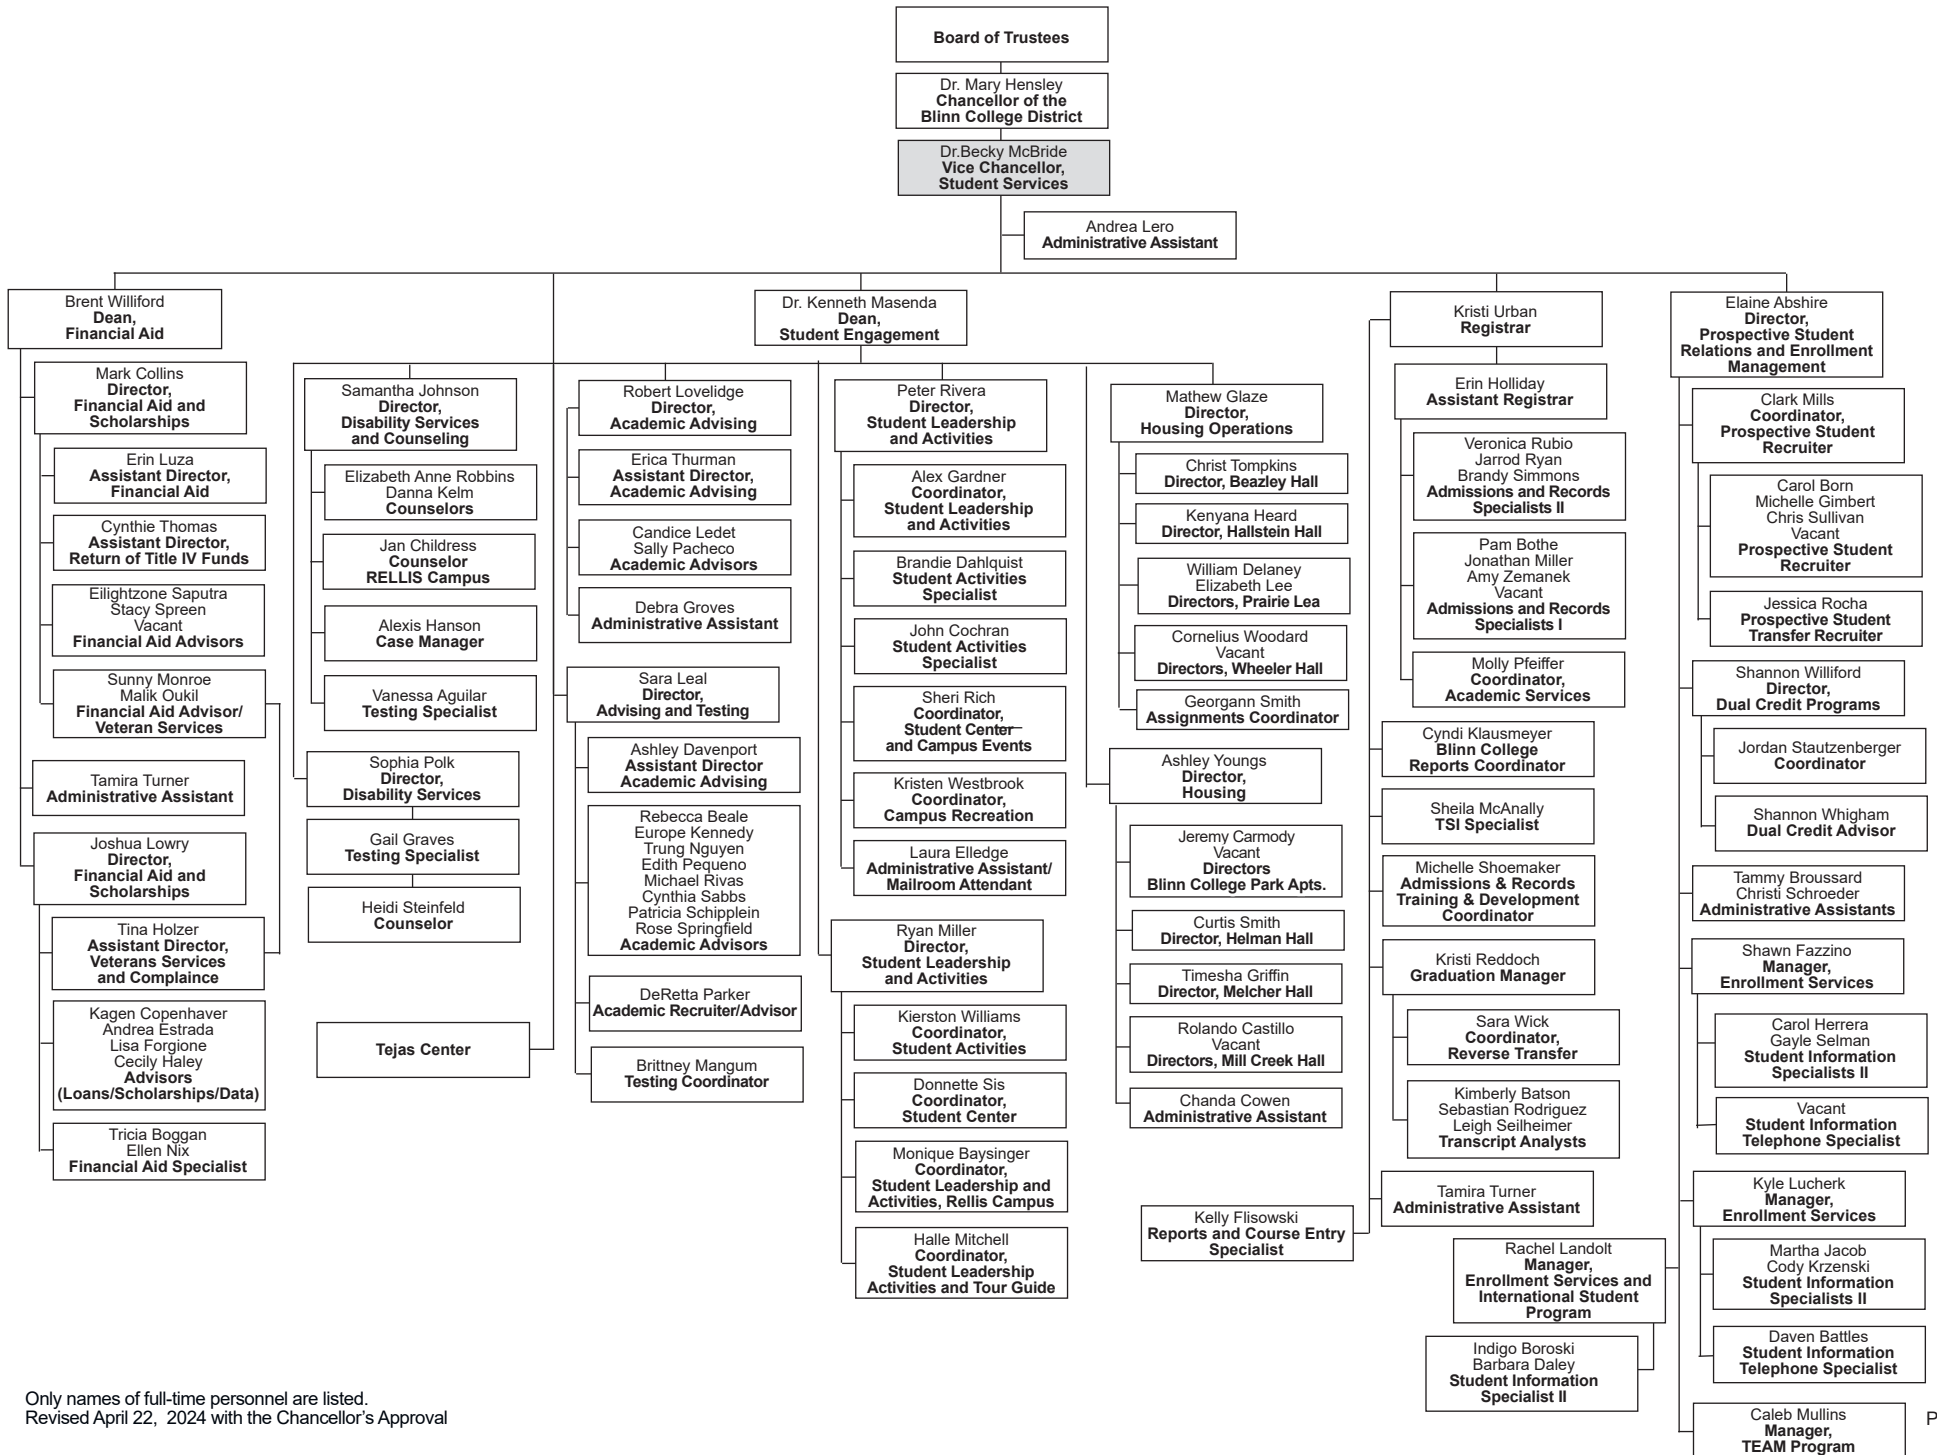

BLINN COLLEGE ORGANIZATION BY PERSONNEL